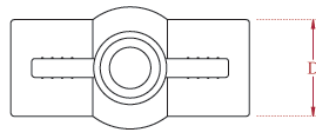

# White and Grey PVC Compact Ball Valves

These Cepex by Hayward valves offer reliable performance at an exceptional price. They are light weight and feature maintenance-free construction.

DIMENSIONS					
Size	A	B	C	D	E
1/2"	3.15"	2.44"	2.76"	1.19"	1.83"
3/4"	3.62"	3.07"	3.03"	1.44"	2.05"
1"	3.86"	3.66"	3.98"	1.75"	2.56"
1 1/4"	4.45"	3.86"	4.33"	2.11"	2.85"
1 1/2"	5.16"	4.53"	4.33"	2.44"	2.89"
2"	5.87"	6.05"	5.55"	2.83"	3.50"

DIMENSIONS					
Size	A	B	C	D	E
2 1/2"	6.55"	6.00"	6.38"	3.65"	3.75"
3"	8.63"	6.31"	6.38"	4.22"	4.10"
4"	11.88"	8.56"	8.50"	5.28"	6.45"

DIMENSIONS					
Size	A	B	C	D	E
6"	15.88"	7.65"	10.25"	7.25"	9.25"

Total dynamic head  
 Diagramme de pertes de charge  
 Diagrama de pérdidas de carga  
 Diagrama de perdas de carga