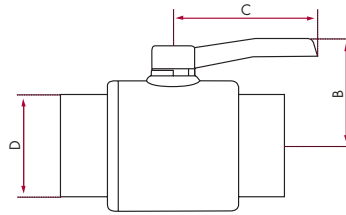

# White and Grey PVC Compact Ball Valves

These Cepex by Hayward valves offer reliable performance at an exceptional price. They are light weight and feature maintenance-free construction.

DIMENSIONS					
Size	A	B	C	D	E
1/2"	3.15"	2.44"	2.76"	1.19"	1.83"
3/4"	3.62"	3.07"	3.03"	1.44"	2.05"
1"	3.86"	3.66"	3.98"	1.75"	2.56"
1 1/4"	4.45"	3.86"	4.33"	2.11"	2.85"
1 1/2"	5.16"	4.53"	4.33"	2.44"	2.89"
2"	5.87"	6.05"	5.55"	2.83"	3.50"

DIMENSIONS					
Size	A	B	C	D	E
2 1/2"	6.55"	6.00"	6.38"	3.65"	3.75"
3"	8.63"	6.31"	6.38"	4.22"	4.10"
4"	11.88"	8.56"	8.50"	5.28"	6.45"

DIMENSIONS					
Size	A	B	C	D	E
6"	15.88"	7.65"	10.25"	7.25"	9.25"

Total dynamic head  
 Diagramme de pertes de charge  
 Diagrama de pérdidas de carga  
 Diagrama de perdas de carga