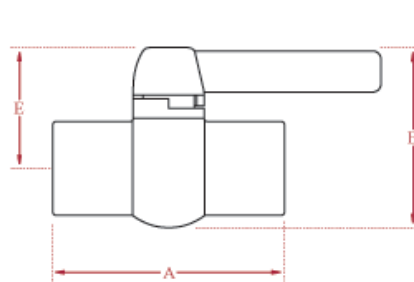

# White and Grey PVC Compact Ball Valves

These Cepex by Hayward valves offer reliable performance at an exceptional price. They are light weight and feature maintenance-free construction.

DIMENSIONS					
Size	A	B	C	D	E
1/2"	3.15"	2.44"	2.76"	1.19"	1.83"
3/4"	3.62"	3.07"	3.03"	1.44"	2.05"
1"	3.86"	3.66"	3.98"	1.75"	2.56"
1 1/4"	4.45"	3.86"	4.33"	2.11"	2.85"
1 1/2"	5.16"	4.53"	4.33"	2.44"	2.89"
2"	5.87"	6.05"	5.55"	2.83"	3.50"

DIMENSIONS					
Size	A	B	C	D	E
2 1/2"	6.55"	6.00"	6.38"	3.65"	3.75"
3"	8.63"	6.31"	6.38"	4.22"	4.10"
4"	11.88"	8.56"	8.50"	5.28"	6.45"

DIMENSIONS					
Size	A	B	C	D	E
6"	15.88"	7.65"	10.25"	7.25"	9.25"

Total dynamic head  
 Diagramme de pertes de charge  
 Diagrama de pérdidas de carga  
 Diagrama de perdas de carga