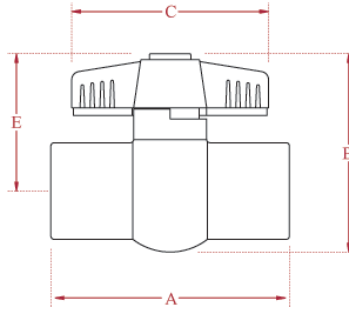

# White and Grey PVC Compact Ball Valves

These Cepex by Hayward valves offer reliable performance at an exceptional price. They are light weight and feature maintenance-free construction.

DIMENSIONS					
Size	A	B	C	D	E
1/2"	3.15"	2.44"	2.76"	1.19"	1.83"
3/4"	3.62"	3.07"	3.03"	1.44"	2.05"
1"	3.86"	3.66"	3.98"	1.75"	2.56"
1 1/4"	4.45"	3.86"	4.33"	2.11"	2.85"
1 1/2"	5.16"	4.53"	4.33"	2.44"	2.89"
2"	5.87"	6.05"	5.55"	2.83"	3.50"

DIMENSIONS					
Size	A	B	C	D	E
2 1/2"	6.55"	6.00"	6.38"	3.65"	3.75"
3"	8.63"	6.31"	6.38"	4.22"	4.10"
4"	11.88"	8.56"	8.50"	5.28"	6.45"

DIMENSIONS					
Size	A	B	C	D	E
6"	15.88"	7.65"	10.25"	7.25"	9.25"

Total dynamic head  
 Diagramme de pertes de charge  
 Diagrama de pérdidas de carga  
 Diagrama de perdas de carga