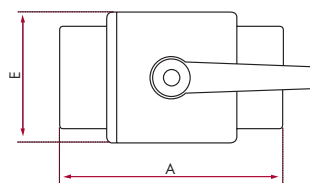

# White and Grey PVC Compact Ball Valves

These Cepex by Hayward valves offer reliable performance at an exceptional price. They are light weight and feature maintenance-free construction.

DIMENSIONS					
Size	A	B	C	D	E
1/2"	3.15"	2.44"	2.76"	1.19"	1.83"
3/4"	3.62"	3.07"	3.03"	1.44"	2.05"
1"	3.86"	3.66"	3.98"	1.75"	2.56"
1 1/4"	4.45"	3.86"	4.33"	2.11"	2.85"
1 1/2"	5.16"	4.53"	4.33"	2.44"	2.89"
2"	5.87"	6.05"	5.55"	2.83"	3.50"

DIMENSIONS					
Size	A	B	C	D	E
2 1/2"	6.55"	6.00"	6.38"	3.65"	3.75"
3"	8.63"	6.31"	6.38"	4.22"	4.10"
4"	11.88"	8.56"	8.50"	5.28"	6.45"

DIMENSIONS					
Size	A	B	C	D	E
6"	15.88"	7.65"	10.25"	7.25"	9.25"

Total dynamic head  
 Diagramme de pertes de charge  
 Diagrama de pérdidas de carga  
 Diagrama de perdas de carga