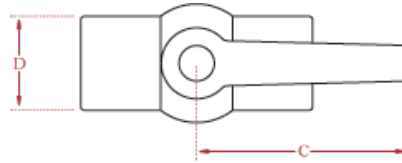

# White and Grey PVC Compact Ball Valves

These Cepex by Hayward valves offer reliable performance at an exceptional price. They are light weight and feature maintenance-free construction.

DIMENSIONS					
Size	A	B	C	D	E
1/2"	3.15"	2.44"	2.76"	1.19"	1.83"
3/4"	3.62"	3.07"	3.03"	1.44"	2.05"
1"	3.86"	3.66"	3.98"	1.75"	2.56"
1 1/4"	4.45"	3.86"	4.33"	2.11"	2.85"
1 1/2"	5.16"	4.53"	4.33"	2.44"	2.89"
2"	5.87"	6.05"	5.55"	2.83"	3.50"

DIMENSIONS					
Size	A	B	C	D	E
2 1/2"	6.55"	6.00"	6.38"	3.65"	3.75"
3"	8.63"	6.31"	6.38"	4.22"	4.10"
4"	11.88"	8.56"	8.50"	5.28"	6.45"

DIMENSIONS					
Size	A	B	C	D	E
6"	15.88"	7.65"	10.25"	7.25"	9.25"

Total dynamic head  
 Diagramme de pertes de charge  
 Diagrama de pérdidas de carga  
 Diagrama de perdas de carga